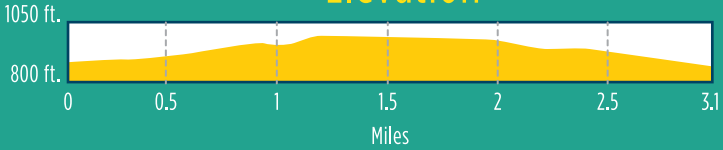

HALF MARATHON

Elevation

5K

Elevation

WATER STATION

RESTROOMS

MUSIC

GU STATION