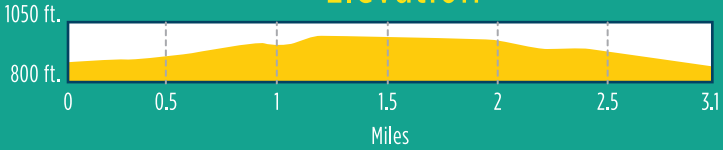

HALF MARATHON

Elevation

5K

Elevation

WATER STATION

RESTROOMS

LIVE MUSIC

GU STATION